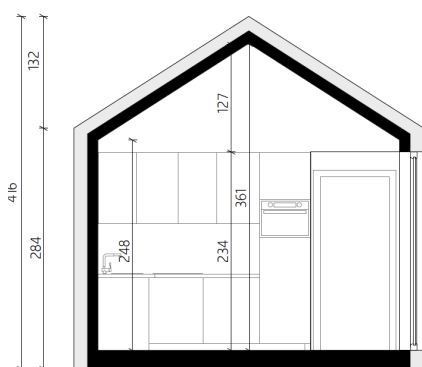

SMART HOUSE A65bV

A65bV

Dimensions
4,13 x 15,70 x 4,16 m

Building area
64,84 m²

Internal area
51,29 m²

Smart House B65bV is a year-round house, designed in modular technology on a single steel frame, with a gable roof - with dimensions making the most use of shipping possibilities. Functionally arranged space allows a separate living room with a fully equipped kitchenette, comfortable bathroom and two large bedrooms. In the living zone a number of glazings let the outside view into the room. The house equipped with recuperation, air conditioning and Infrared heating provides optimal comfort. **It is a truly comfortable and spacious house.**

room	area m ²
living room with the kitchenette	19.99 m ²
bedroom 1	12.07 m ²
bedroom 2	8.30 m ²
hall	6.56 m ²
bathroom	4.37 m ²
usable area = internal area	51.29 m ²