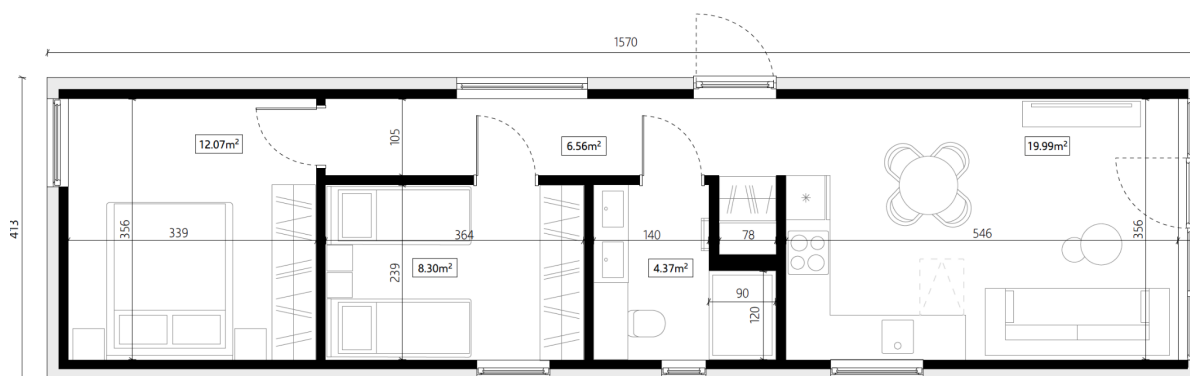

SMART HOUSE A65bV

A65bV

Dimensions
4,13 x 15,70 x 4,16 m

Building area
64,84 m²

Internal area
51,29 m²

Smart House B65bV is a year-round house, designed in modular technology on a single steel frame, with a gable roof - with dimensions making the most use of shipping possibilities. Functionally arranged space allows a separate living room with a fully equipped kitchenette, comfortable bathroom and two large bedrooms. In the living zone a number of glazings let the outside view into the room. The house equipped with recuperation, air conditioning and Infrared heating provides optimal comfort. **It is a truly comfortable and spacious house.**

room	area m ²
living room with the kitchenette	19.99 m ²
bedroom 1	12.07 m ²
bedroom 2	8.30 m ²
hall	6.56 m ²
bathroom	4.37 m ²
usable area = internal area	51.29 m ²